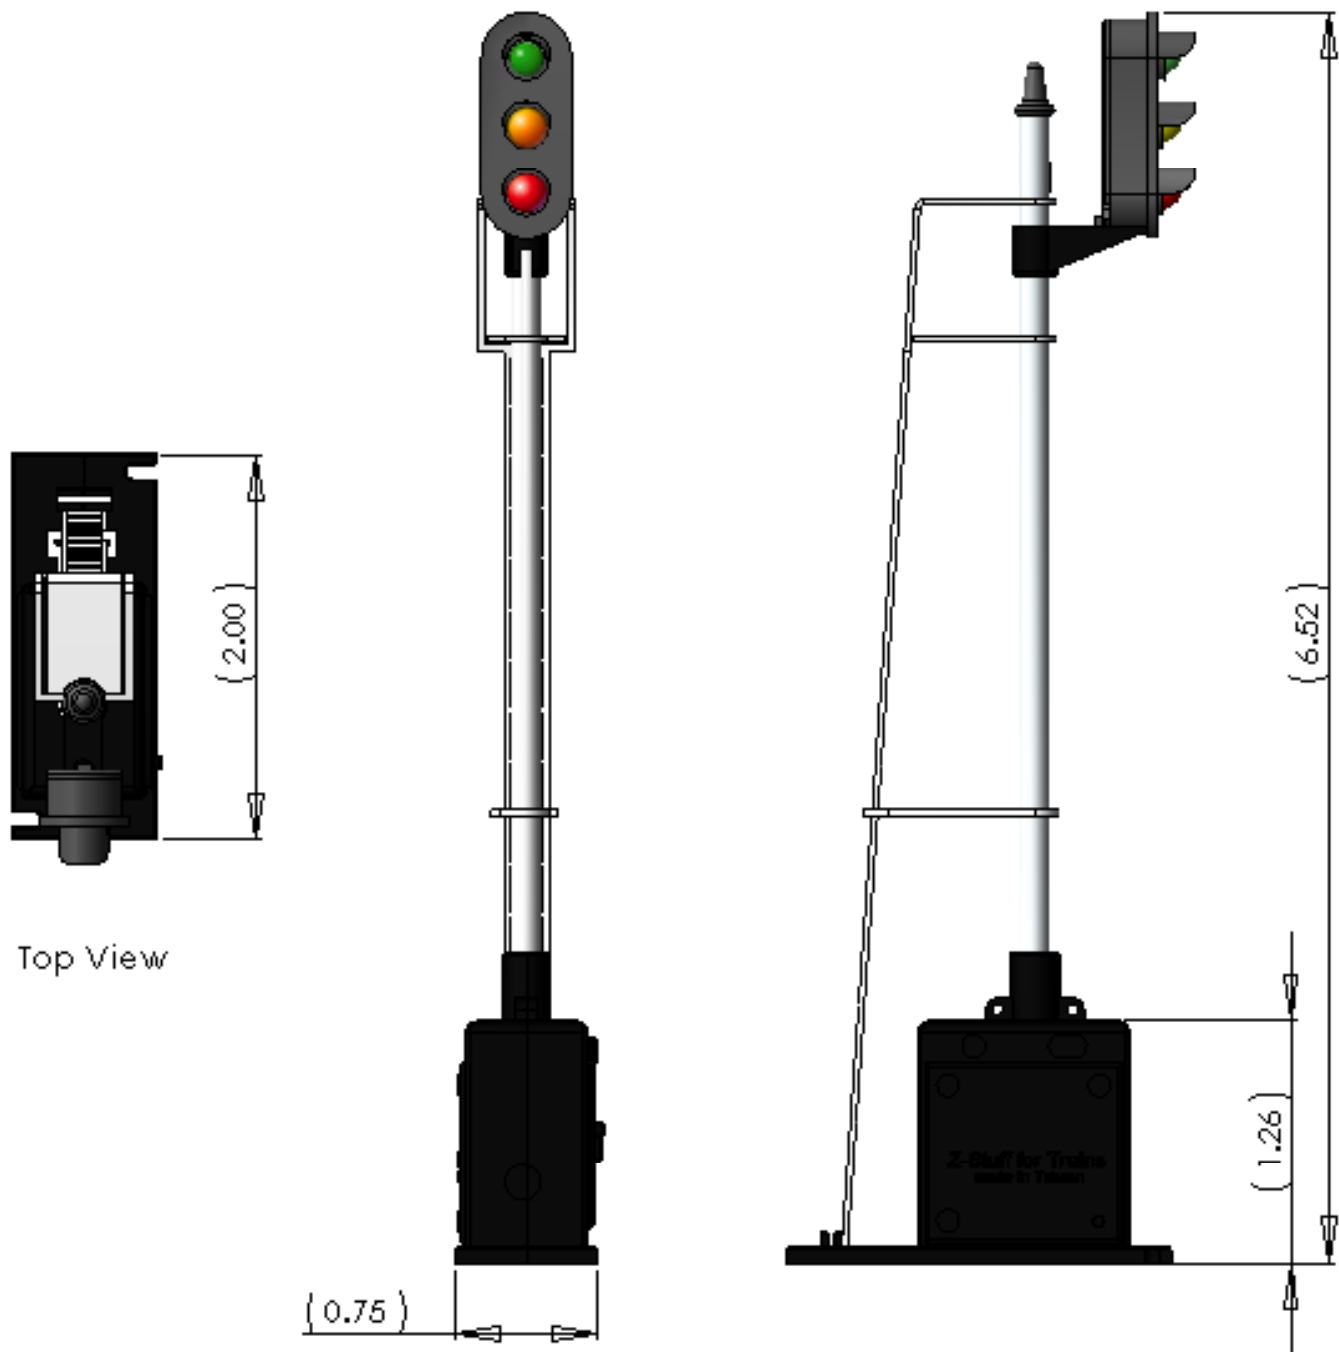

**DZ-1050 3-Color Signal**  
**SCALE: 1X**  
**Z-Stuff for Trains 6-11-06**

Top View